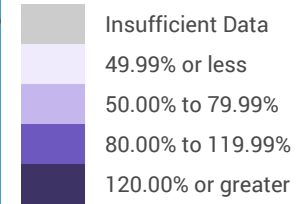

PA - Erie MSA

Census Tracts 2024

Counties 2024

Median Family Income %

Source: ACS & PolicyMap

Year: 2016-2020

Shaded by: Census Tract, 2020